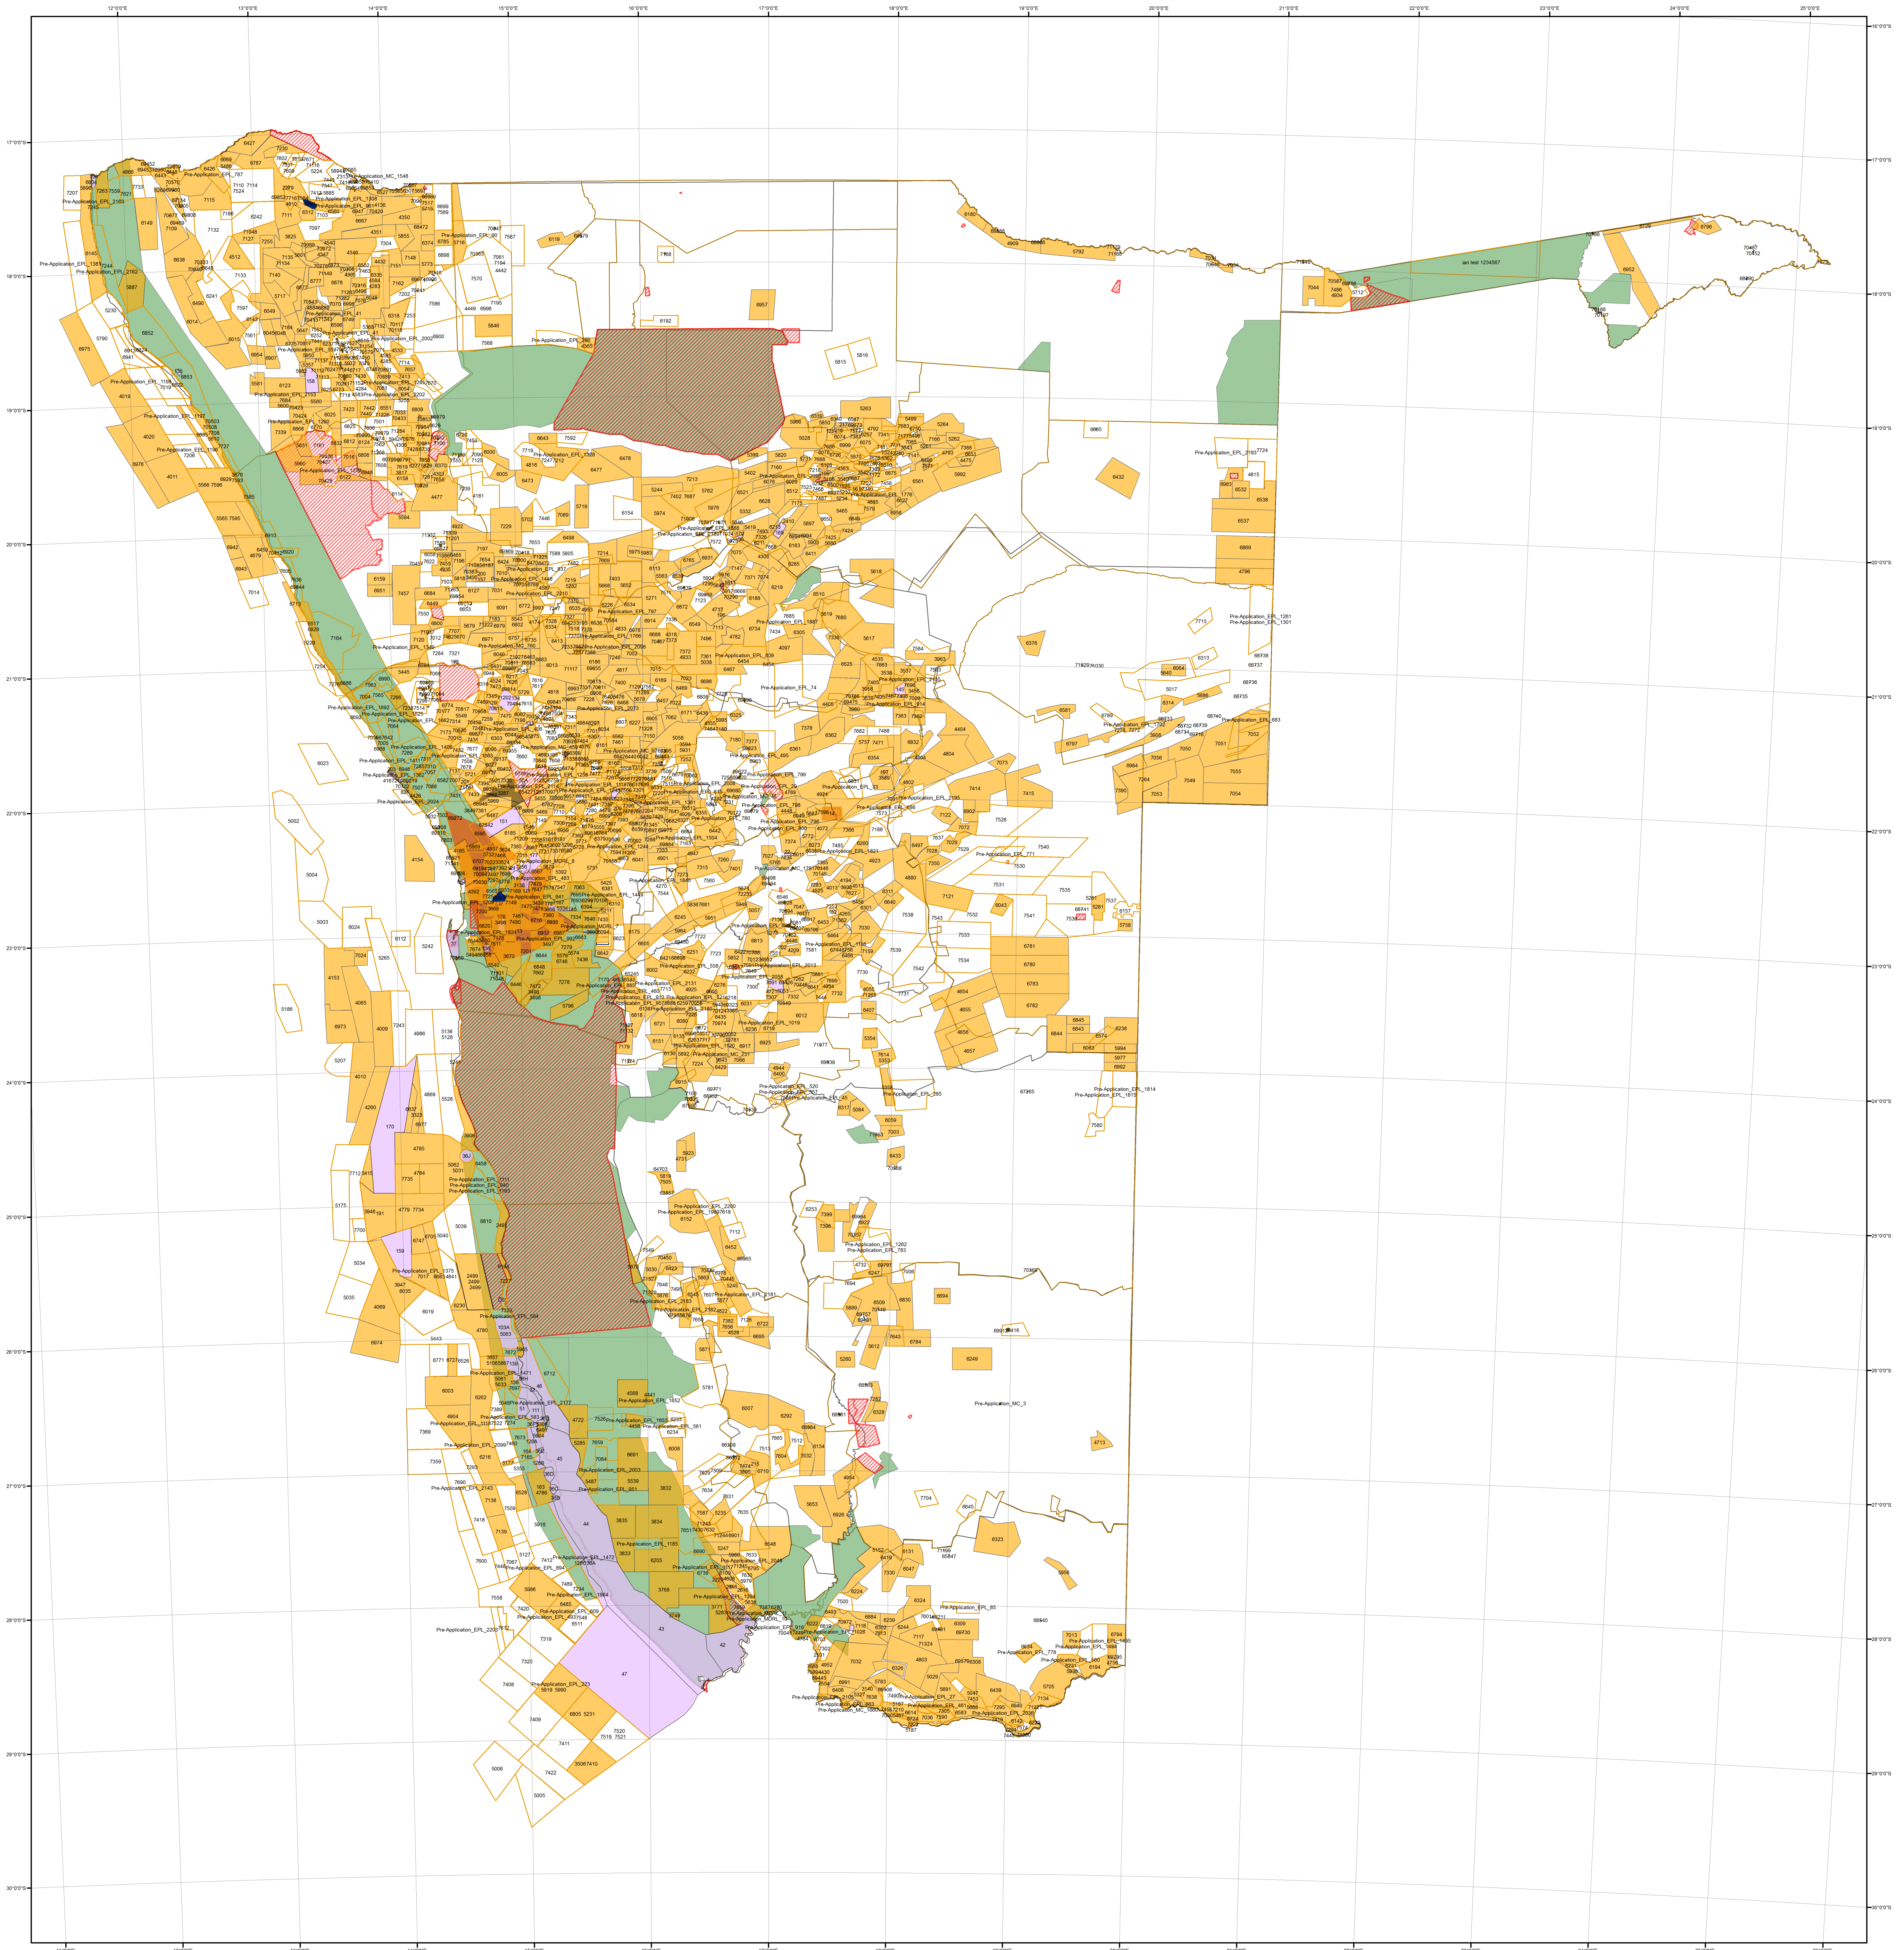

Current Namibian Licences (Ministry of Mines and Energy)

Date: 09/07/2019

Legend

	EPL - Application		ERL - Application		Withdrawn Area
	EPL - Active		ERL - Active		Environmentally Sensitive Areas
	ML - Application		RL - Application		District
	ML - Active		RL - Active		Region
	MC - Application		MDRL - Application		Division
	MC - Active		MDRL - Active		

1:2,000,000

Projection: Albers Conic Equal Area
 Spheroid: Bessel 1841
 Central Meridian: 17 Deg. E
 Grid: Geographic Coordinates (Degrees)